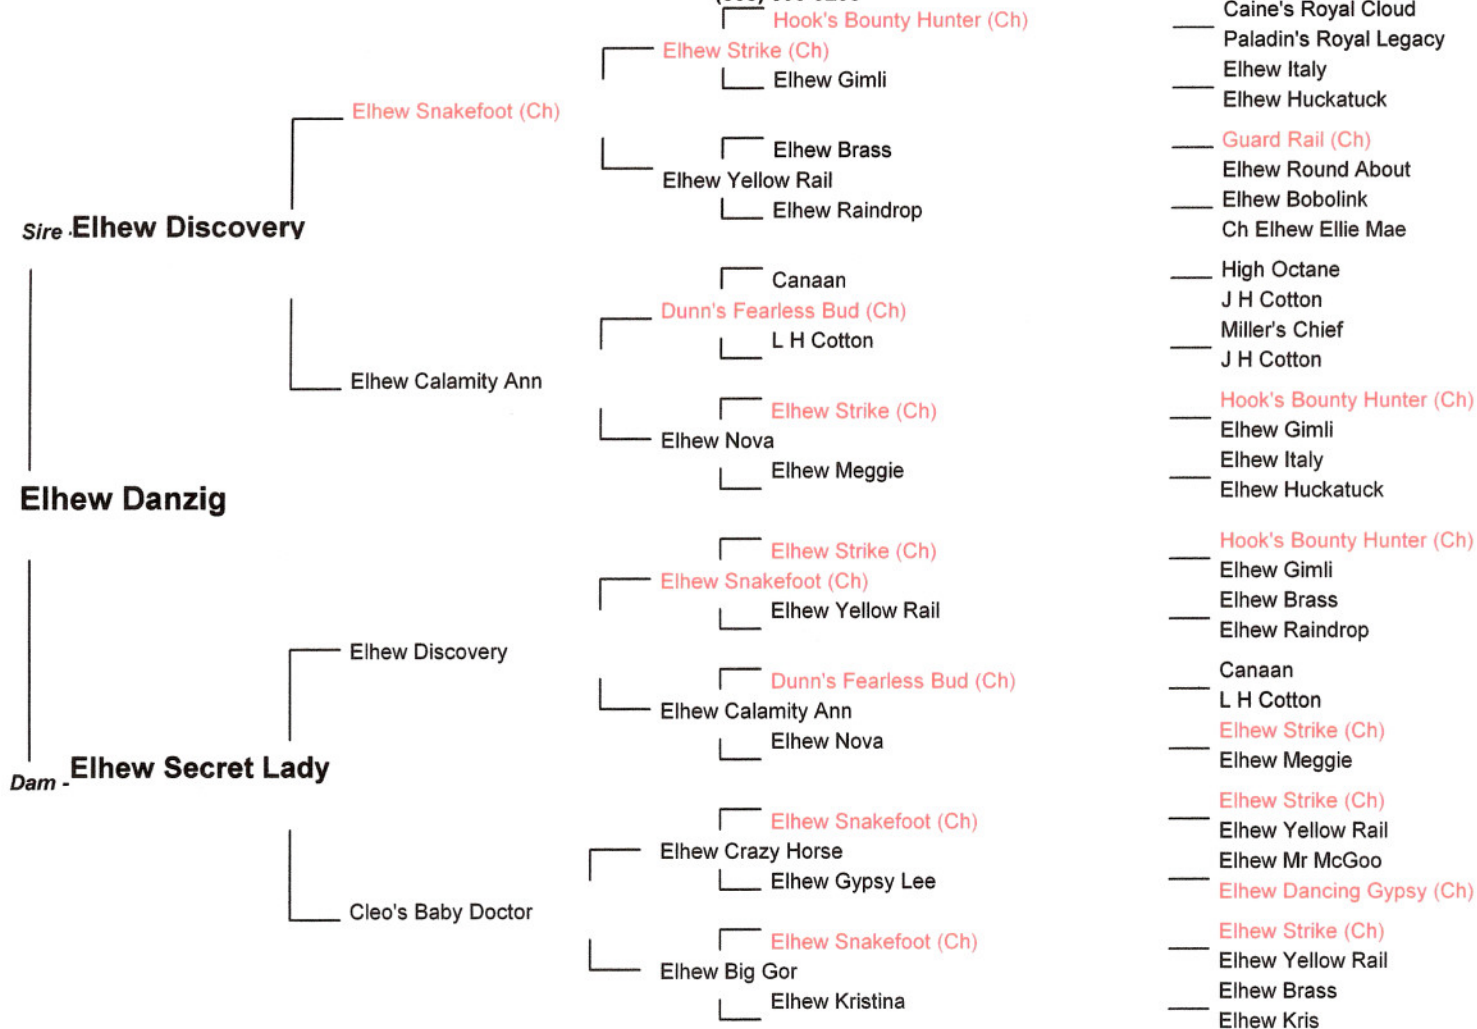

# Certificate of Pedigree

Call Name **King**  
 Breed: **English Pointer**

**Elhew Kennels**  
**Brian T. Hays**  
 303 Church Street  
 Northborough/MA  
 (508) 393-9238

Whelped: **8/05/2001**  
 Reg. No. 1535329

- Caine's Royal Cloud
- Paladin's Royal Legacy
- Elhew Italy
- Elhew Huckatuck
- Guard Rail (Ch)
- Elhew Round About
- Elhew Bobolink
- Ch Elhew Ellie Mae
- High Octane
- J H Cotton
- Miller's Chief
- J H Cotton
- Hook's Bounty Hunter (Ch)
- Elhew Gimli
- Elhew Italy
- Elhew Huckatuck
- Hook's Bounty Hunter (Ch)
- Elhew Gimli
- Elhew Brass
- Elhew Raindrop
- Canaan
- L H Cotton
- Elhew Strike (Ch)
- Elhew Meggie
- Elhew Strike (Ch)
- Elhew Yellow Rail
- Elhew Mr McGoo
- Elhew Dancing Gypsy (Ch)
- Elhew Strike (Ch)
- Elhew Yellow Rail
- Elhew Brass
- Elhew Kris