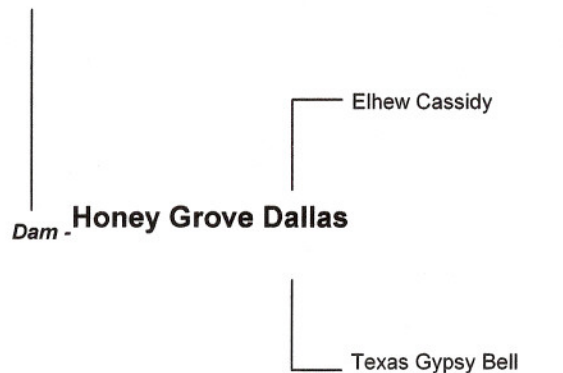

# Certificate of Pedigree

Call Name **Henry**  
Breed: **Pointer**

Elhew Kennels  
Brian T. Hays  
303 Church Street  
Northborough/MA  
(508) 393-9238

Whelped: **8/18/2008**  
Reg. No. 1609646

**Elhew Hare is Henry**

- Elhew Snakefoot (Ch)
- Elhew Fibber McGee
- Deep Creek Kate

- Elhew Snakefoot (Ch)
- Elhew Miss America
- Elhew Gypsy Rose

- Elhew Snakefoot (Ch)
- Elhew Fibber McGee
- Deep Creek Kate

- Elhew Strike (Ch)
- Elhew Attraction
- Elhew Kiwi

- Hook's Bounty Hunter (Ch)
- Elhew Gimli
- Guard Rail (Ch)
- Elhew Round About

- Elhew Strike (Ch)
- Elhew Yellow Rail
- Elhew Strike (Ch)
- Elhew Mayfly

- Smart (Ch)
- Nell's Rambling On
- Elhew Italy
- Elhew Huckatuck

- Hook's Bounty Hunter (Ch)
- Elhew Gimli
- Little John Boy (Ch)
- Elhew Crystal Gayle

- Elhew Strike (Ch)
- Elhew Gimli
- Elhew Casaboom
- Baize's Elhew Jody

I hereby certify this pedigree accurate to the best of my knowledge.